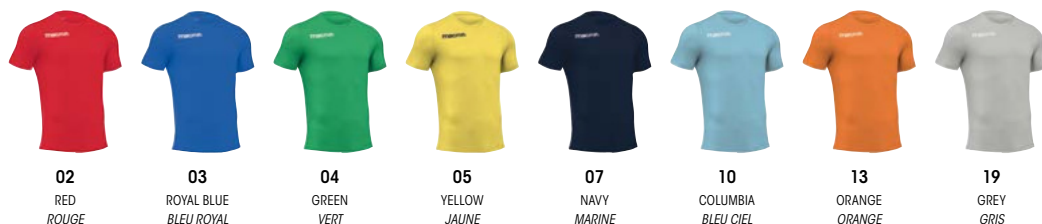

02

RED
ROUGE

03

ROYAL BLUE
BLEU ROYAL

04

GREEN
VERT

05

YELLOW
JAUNE

07

NAVY
MARINE

10

COLUMBIA
BLEU CIEL

13

ORANGE
ORANGE

19

GREY
GRIS

Boost Hero

T-shirt

SR M L XL XXL 3XL 4XL 5XL JR 5XS* 4XS* 3XS XXS XS S

JERSEY COTTON : 100% COTTON