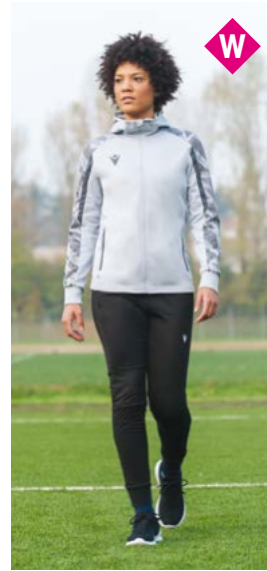

NARYN 1/4 ZIP TOP p. 76
THAMES HERO PANTS p. 74

DORA 1/4 ZIP TOP p. 76

SETH FULL LENGTH ZIP TOP p. 88
ABYDOS HERO PANTS p. 88

ACHILLES MICRO FULL LENGTH ZIP TOP p. 88

APHRODITE FULL LENGTH ZIP TOP p. 94

ROCK POLO p. 117