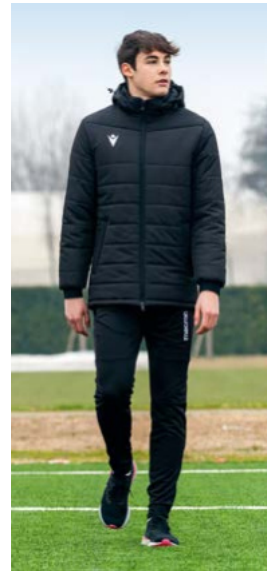

NARVIK PADDED JACKET p. 142

Colours Couleurs

02

RED/DARK RED
ROUGE/ROUGE FONCÉ

03

ROYAL BLUE/DARK ROYAL BLUE
BLEU ROYAL/BLEU ROYAL FONCÉ

07

NAVY/LIGHT NAVY
MARINE/MARINE CLAIR

09

BLACK/DARK GREY
NOIR/GRIS FONCÉ

10 07

COLUMBIA/NAVY
BLEU CIEL/MARINE

14

CARDINAL/DARK CARDINAL
BORDEAUX/BORDEAUX FONCÉ

17

BOTTLE GREEN/LIGHT BOTTLE GREEN
VERT BOUTEILLE/VERT BOUTEILLE CLAIR

23 28

SILVER/ANTHRACITE
ARGENT/ANTHRACITE

TOTAL LOOKS

FOOTBALL

TRAINING

TRACKSUITS

TECHNICAL UNDERWEAR

ACTIVE TRAINING

FREE TIME

JACKETS

ACCESSORIES