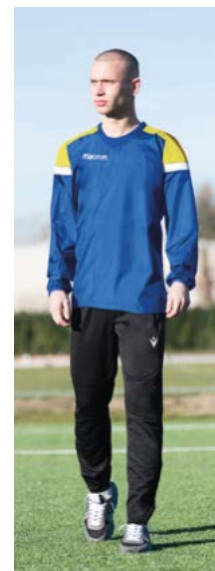

ZURICH WINDBREAKER

TOTAL LOOK **ACADEMY**_{evo}