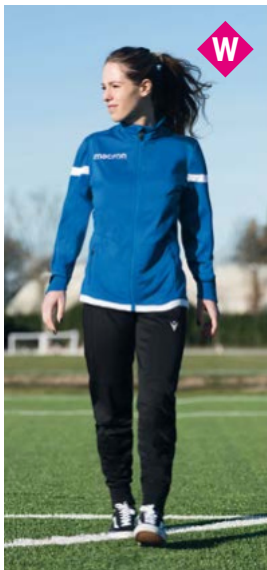

ANUKET FULL ZIP TOP p. 93
OSIRIS HERO PANTS p. 94