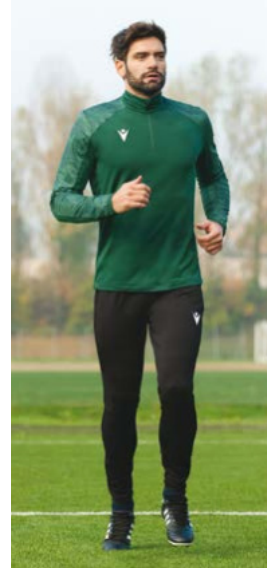

ACTIVE TRAINING

FREE TIME

JACKETS

ACCESSORIES

**TOTAL
LOOK** ***EXCELLENCE***

GEDE SHIRT p. 32
MESA HERO SHORTS p. 38

BELLATRIX SHIRT p. 41
ACRUX HERO SHORTS p. 42

ARNO 1/4 ZIP TOP p. 75
IRTYS PANTS p. 74