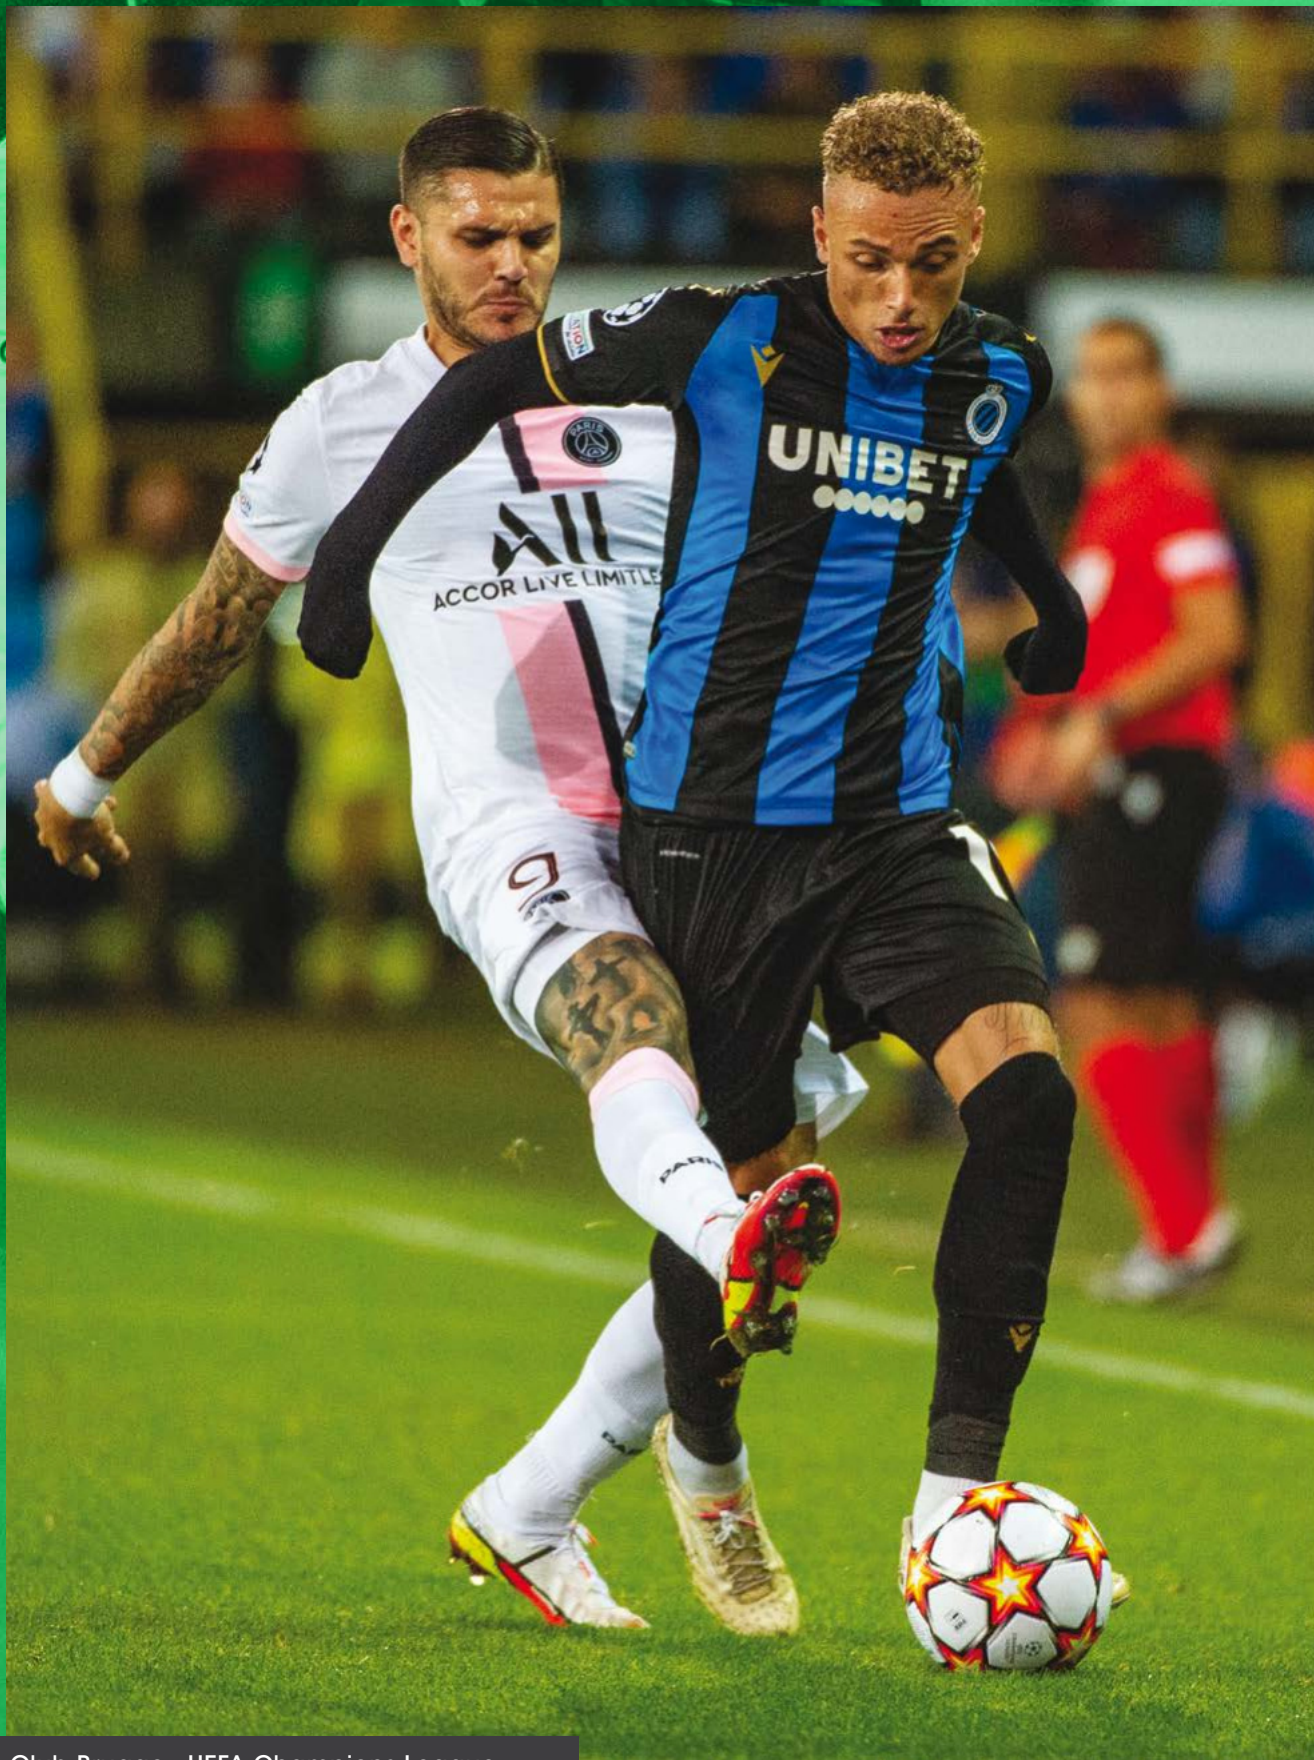

ACTIVE TRAINING

FREE TIME

JACKETS

ACCESSORIES

Stoke City FC
Reading FC
Championship
(UK)

FOOTBALL

Club Brugge - UEFA Champions League

TOTAL LOOKS