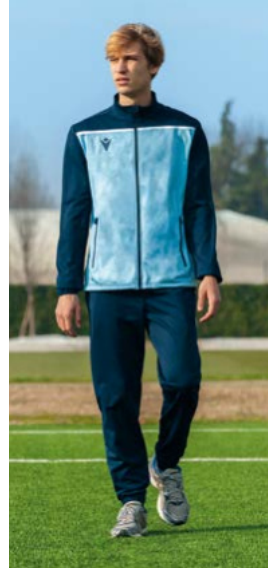

GEA FULL ZIP TOP p. 89
JOTNAR PANTS p. 86