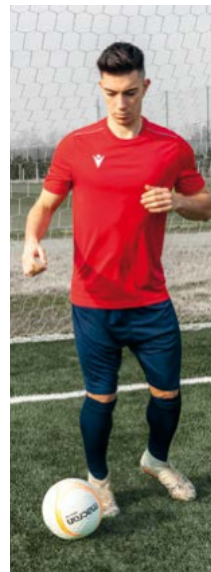

WOMEN MATCH DAY

- 41 BELLATRIX WOMAN SHIRT
- 42 ALYA WOMAN SHIRT
- 42 OXYGEN SHIRT
- 42 ACRUX HERO SHORTS

SOCKS

- 44 PRO GRIP HERO SOCKS
- 44 TRICK SOCKS
- 44 SPRINT FOOTLESS SOCKS
- 45 NITRO SOCKS
- 45 NITRO II SOCKS
- 45 RAYON SOCKS
- 46 AZLON SOCKS
- 46 TARGET SOCKS
- 47 ROUND SOCKS
- 47 HOOPS SOCKS

CUSTOM MATCH DAY

- 50 MIZAR SHIRT
- 50 SHALBO SHIRT
- 50 SIERRA SHIRT
- 50 OZUNA SHIRT
- 50 CANOPUS SHIRT
- 50 SKOLL SHIRT
- 51 DISCLOSURE SHIRT
- 51 KIEL SHIRT
- 51 TEMPEL SHORS
- 51 KYGO SHIRT
- 51 MESA SHORTS

- 51 ACRUX SHORTS
- 53 DARUDE SOCKS
- 53 DAFT SOCKS
- 53 SANDER SOCKS
- 53 SASHA SOCKS
- **GOALKEEPER**
- 56 FEO SHIRT
- 56 ANTILIA SHIRT
- 56 ERIDANUS SHIRT
- 57 AQUARIUS SHIRT
- 57 ARES SHIRT
- 57 CYGNUS SHIRT
- 58 MESA HERO SHORTS
- 58 SKARA SHORTS
- 59 POLARIS
- 59 ALTAIR
- 59 SAIPH
- 59 LEPUS HERO
- 59 CASSIOPEA HERO
- 59 SCUTUM
- 59 LEPUS
- 59 SYRMA

GLOVES

- 63 ALLIGATOR XH
- 63 OCTOPUS XF
- 63 FOX XH
- 63 CAYMAN
- 64 HAWK XH
- 64 LEOPARD
- 64 ORYX XF
- 64 LION XF

REFEREE

- 66 REFEREE SHIRT
- 66 FRISK SHIRT
- 66 CORVER SHORTS
- 66 REFEREE SHORTS
- 67 EKLIND REFEREE SHIRT
- 67 STEPHANIE REFEREE SHIRT
- 67 DIENST REFEREE SHIRT
- 68 LANGENUS REFEREE SHORTS
- 68 NITRO SOCKS
- 68 NITRO II SOCKS
- 68 NASSER REFEREE SHORTS
- 69 GALLER REFEREE WRIST SWEATBAND
- 69 ELLIS
- 69 LING

RIGEL HERO SHIRT