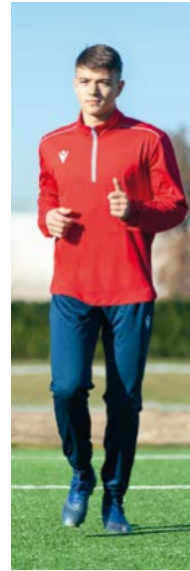

HAVEL 1/4 ZIP TOP
NECKAR PANTS

TOTAL LOOK **INSPIRE**